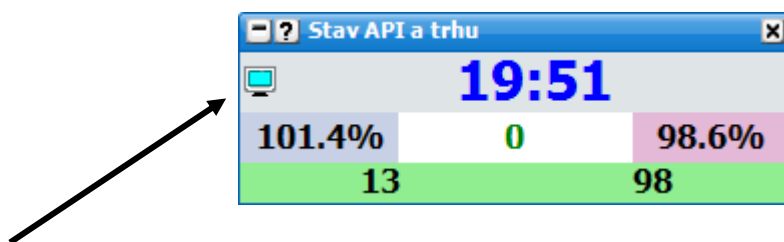

## Betfair video

Pokud je pro událost dostupné Betfair live video, objeví se ikona v okně Stav API a trhu. Kliknutí na tuto ikonu otevře nové okno s načtenou stránkou Betfair videa.

**Poznámka:** Betfair video může být velmi pomalé a může při načítání videa na chvíli zpomalit chod aplikace.

Zvolte událost pro sledování v levé části okna.

The screenshot shows the "BetFair Live Video (Beta)" interface. On the left, there's a "Live Video" section with a soccer image and a green button that says "Select an event from the schedule". On the right, there's a "Live and scheduled video events" list. The list includes events like "BOWLS: Jackson v Brett", "Football: Jeonbuk KSPO v Chungbuk Sports Toto", "Rugby: Tigers v Titans", and several "HORSE RACING" events at Flamingo Park (SA). Below the list, there's a "Streaming Time Delay" warning and a copyright notice for 2011 The Sporting Exchange Limited.

Klikněte na odkaz „Player only“ pro minimalizaci okna.

**Bowls: Jackson v Brett** [Player only](#)

	1	2	Tie
<b>Billy Jackson</b>	7	2	
<b>Nick Brett</b>	2	7	

After 5 Ends

Streaming Time Delay: Although content on Betfair Live Video is advertised as 'live', you should be aware that Betfair pictures are typically delayed by 10-20 seconds. For further information see the TandCs. Some Live Video events may be restricted based on geographical location.